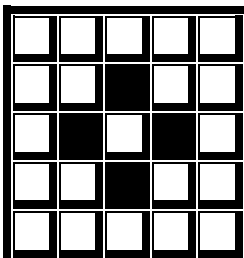

16. Up to $5,000 Layer Cake Progressive – Top, Middle, & Bottom Rows – Orange Solid

17. $100 Regular – Pink Border
  18. $100 Special – SAME Pink Border – Corner Stamp & Stamp Anywhere
  One Stamp must be in any corner and stamps may NOT overlap.

19. $100 Vienna's Fortune – Green Stripe – Rotating Letter T – All 4 corners are free
A treasure chest raffle – for rules, see back of this form

20. $100 Special – Gray Border – Inside 4 corners OR Outside 4 Corners
  21. $100 Special – SAME Gray Border – Letter X

22. Up to $5,000 Postage Progressive – 4 Postage Stamps – Blue Solid
N's will not be called, and do not count towards # of balls called.

SEVEN MINUTE INTERMISSION

23. $100 Regular – Olive Border
  24. $100 Special – SAME Olive Border – Small Diamond & Outside Line

25. Up to $5,000 Lucky 7 Progressive Jackpot Game
Played on the play sheet printed with receipt.

26. $100 Special – Purple Border – Six Around the Corner

27. $100 Regular – Aqua Border
  28. $100 Special – SAME Aqua Border – Double Bingo
  29. $100 Special – Blue Border – Odd or Even
  Pre-cover all odd numbers on odd dates and vice versa

30. $100 Regular - Tan Border
  31. $100 Special – SAME Tan Border – Double Bingo

32. $100 Regular – Black Border
  33. $100 Special – SAME Black Border – Six Pack Hardway (*Cannot use freespace*)

34. $1,000 JACKPOT - Red White & Blue – Coverall

Thank you for joining us tonight. We hope you had a GREAT time! Drive home safely! See you next week!
The Vienna V.F.D. is a Non-Smoking Bingo! Thanks for your cooperation!