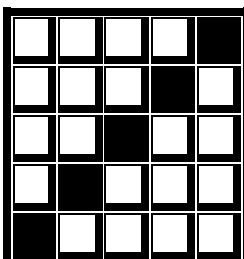

16. Up to $5,000 Layer Cake Progressive – Top, Middle, & Bottom Rows – Orange Solid

17. $100 Regular – Pink Border
  18. $100 Special – SAME Pink Border – Corner Stamp & Stamp Anywhere
  One Stamp must be in any corner and stamps may NOT overlap.

19. $100 Vienna's Fortune – Green Stripe – Rotating Letter T – All 4 corners are free
A treasure chest raffle – for rules, see back of this form

20. $100 Special – Gray Border – Inside 4 corners OR Outside 4 Corners
  21. $100 Special – SAME Gray Border – Letter X

22. Up to $5,000 Postage Progressive – 4 Postage Stamps – Blue Solid
N's will not be called, and do not count towards # of balls called.

SEVEN MINUTE INTERMISSION

23. $100 Regular – Olive Border
  24. $100 Special – SAME Olive Border – Small Diamond & Outside Line

25. Up to $5,000 Lucky 7 Progressive Jackpot Game
Played on the play sheet printed with receipt.

26. $100 Special – Purple Border – Six Around the Corner

27. $100 Regular – Aqua Border
  28. $100 Special – SAME Aqua Border – Double Bingo
  29. $100 Special – Blue Border – Odd or Even
  Pre-cover all odd numbers on odd dates and vice versa

30. $100 Regular - Tan Border
  31. $100 Special – SAME Tan Border – Double Bingo

32. $100 Regular – Black Border
  33. $100 Special – SAME Black Border – Six Pack Hardway (*Cannot use freespace*)

34. $1,000 JACKPOT - Red White & Blue – Coverall

Thank you for joining us tonight. We hope you had a GREAT time! Drive home safely! See you next week!
The Vienna V.F.D. is a Non-Smoking Bingo! Thanks for your cooperation!